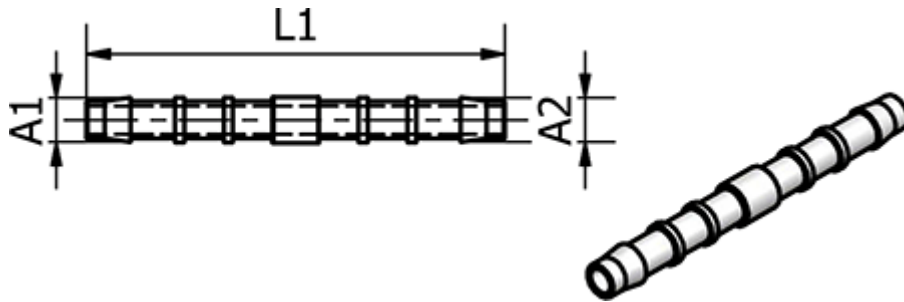

Data Sheet

Article number: 58634410

Description: Tube Connector 34.410, Ø3/ Ø3
Tube Connector

Measures

Ext. Hose Diameter A1 = 3

Ext. hose diameter A2 = 3

L1 = 25